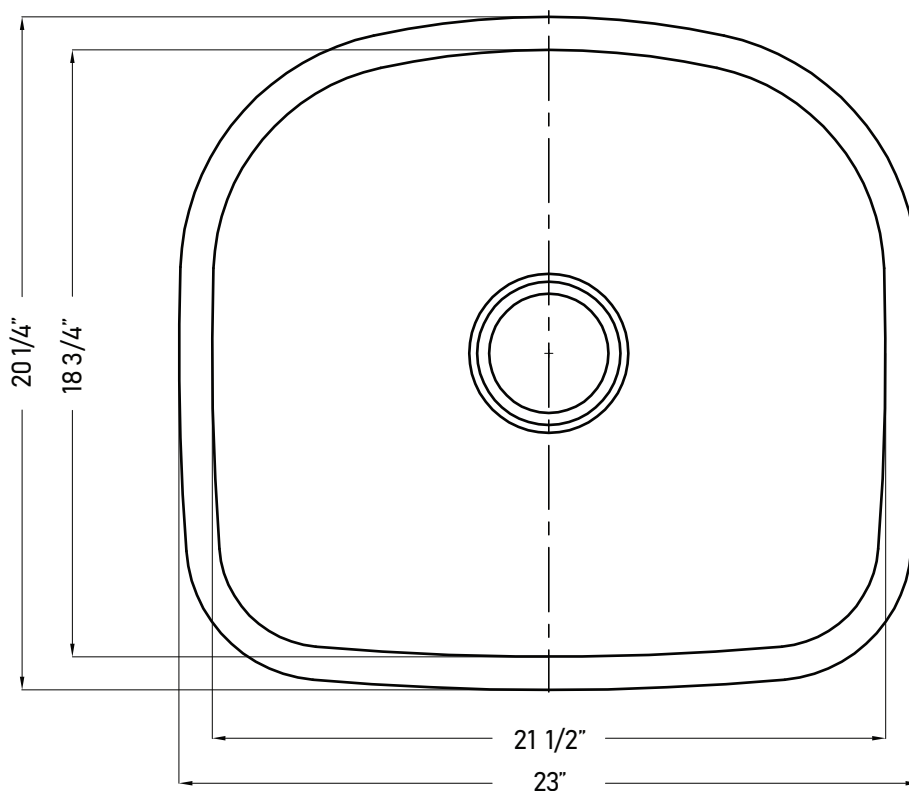

DIMENSIONS/TECHNICAL DATA

D-Shape - Undermount - Single Bowl Stainless Steel Sinks - S604

ATTENTION! Dimensions may vary by up to 3/8". It is highly recommended to pull all dimensions of actual model for installation and measuring purposes.