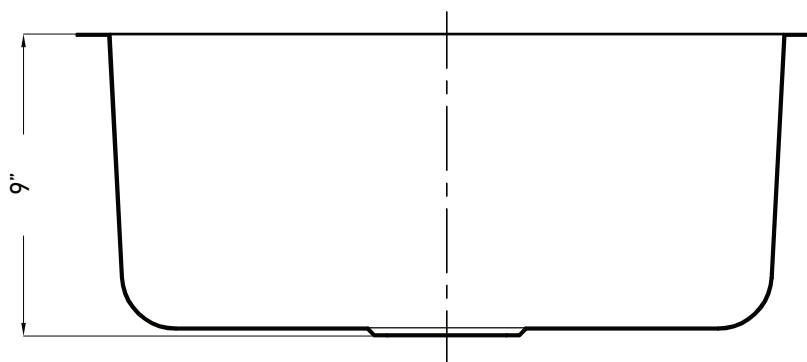

DIMENSIONS/TECHNICAL DATA

D-Shape - Undermount - Single Bowl Stainless Steel Sinks - S604

ATTENTION! Dimensions may vary by up to 3/8". It is highly recommended to pull all dimensions of actual model for installation and measuring purposes.